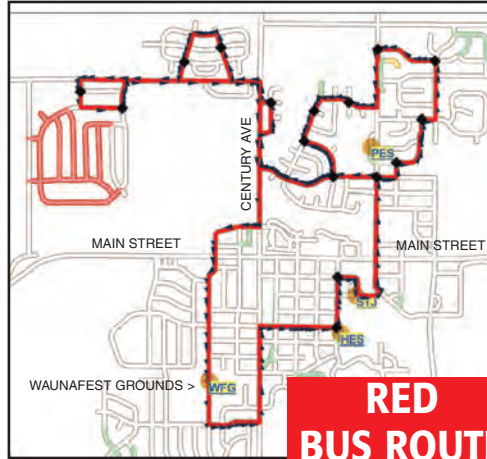

FREE BUS RIDES

TO AND FROM WAUNAFEST

**RED
BUS ROUTE**

Shuttle Bus Saturday:

There will be a shuttle bus running between Ripp and Centennial Parks every 15 minutes on Saturday from 9 a.m.-6 p.m.

Route Times:

Red Route

Cent Park	Hour	:30
Fifth St at South St		:04 :34
Second St at South St		:05 :35
N Madison at E Verleen Ave		:08 :38
Topeka St at Marguerite St		:09
Cheyenne Pass at Lexington Dr		:11
N Division St at North Ridge Drive		:13
North Ridge Dr at N Madison St		:14
Green Brier St at Westminster Ct		:15
Fairbrook Drive at Innisbrook Ct		:16
Fairbrook Drive at Augusta Dr		:17
Augusta Dr at W Verleen Ave		:18 :38
W Verleen Ave at N Fairbrook Dr		:20 :39
Legends Dr and Lochmoore Dr		:40
Pebblebrook Dr at Pleasant Valley Pky		:42
Meadowbrook Dr at Countryside Xing		:43
Welcome Blvd at Millies Way		:45
Walter Run at Westbridge Trail		:46
Kopp Road at East Vanderbilt		:47
Kopp Road at West Vanderbilt		:48
Arrive at Park		:25 :56

Blue Route

Cent Park	Hour	:30
Woodland Dr at Wimbleton Way		:06
Peaceful Valley at Foggy Mountain		:10
Peaceful Valley at Savannah Blvd		:11
Savannah Blvd at Tierney Dr		:13
Savannah Way at Blue Ridge Trail		:14
Blue Ridge Trail at Monticello Lane		:15
Shenandoah Dr at Tierney Drive		:16
Tierney Drive at Blue Ridge Trail		:17
Blue Ridge Trail at Peaceful Valley		:18
Parkway		:18
Peaceful Valley at Tierney Drive		:19
Woodland Dr at Dover Drive		:35
Bluebird Tr at Nantucket Court		:40
Bluebird Tr at Kentlands Ct		:41
Woodbridge Tr at Dartmouth Dr		:43
Woodbridge Trail at O'Neill Passage		:44
Hanover Tr at Dartmouth Dr		:45
Dartmouth Dr at Trotta Ct		:46
Dover Dr at Wimbleton Way		:49
S Division St at Wexford Dr		:50
Knightsbridge Dr at Bristol Dr		:51
Arrive at Park		:25 :55

**BLUE
BUS ROUTE**

BUSES WILL RUN: Friday: 6pm – 11pm • Saturday: 11am – 11pm • Sunday to 6pm