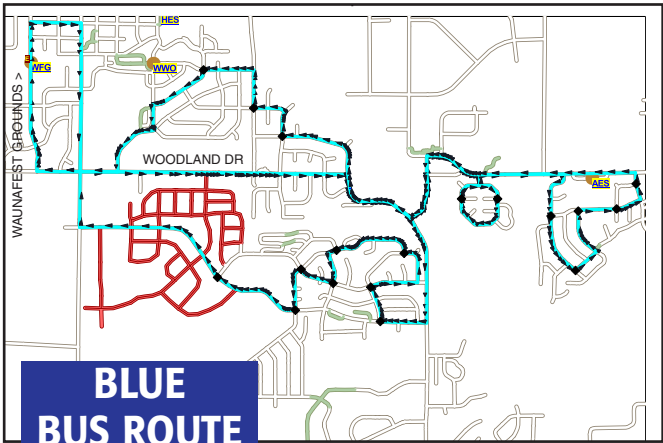

FREE BUS RIDES

TO AND FROM WAUNAFEST

**RED
BUS ROUTE**

Shuttle Bus Saturday:

There will be a shuttle bus running between Ripp and Centennial Parks every 15 minutes on Saturday from 9 a.m.-6 p.m.

Route Times:

Route times are approximate and will depend on amount of traffic and number of passengers riding the bus. We will try to maintain the schedule as close as possible. Due to time schedules these are the **ONLY** stops that will be made on each route.

Red Route

Cent Park	Hour	:30
Fifth St at South St		:04 :34
Second St at South St		:05 :35
N Madison at E Verleen Ave		:08 :38
Topeka St at Marguerite St		:09
Cheyenne Pass at Lexington Dr		:11
N Division St at North Ridge Drive		:13
North Ridge Dr at N Madison St		:14
Green Brier St at Westminster Ct		:15
Fairbrook Drive at Innisbrook Ct		:16
Fairbrook Drive at Augusta Dr		:17
Augusta Dr at W Verleen Ave		:18 :38
W Verleen Ave at N Fairbrook Dr		:20 :39
Legends Dr and Lochmoore Dr		:40
Pebblebrook Dr at Pleasant Valley Pky		:42
Meadowbrook Dr at Countryside Xing		:43
Welcome Blvd at Millies Way		:45
Walter Run at Westbridge Trail		:46
Kopp Road at East Vanderbilt		:47
Kopp Road at West Vanderbilt		:48
Arrive at Park		:25 :56

**BLUE
BUS ROUTE**

BUSES WILL RUN: Friday: 6pm – 11pm • Saturday: 11am – 11pm • Sunday to 6pm